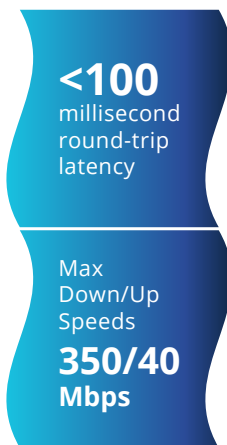

### PEAK PERFORMANCE

Recent advances have enabled satellites in low Earth orbit (LEO) to deliver stable high-speed internet service with greater efficiency and performance. At under 2000 km from the Earth's surface compared to 36,000 km for traditional satellite, LEO satellite internet service offers lower round-trip latency and download speeds up to 350 Mbps.